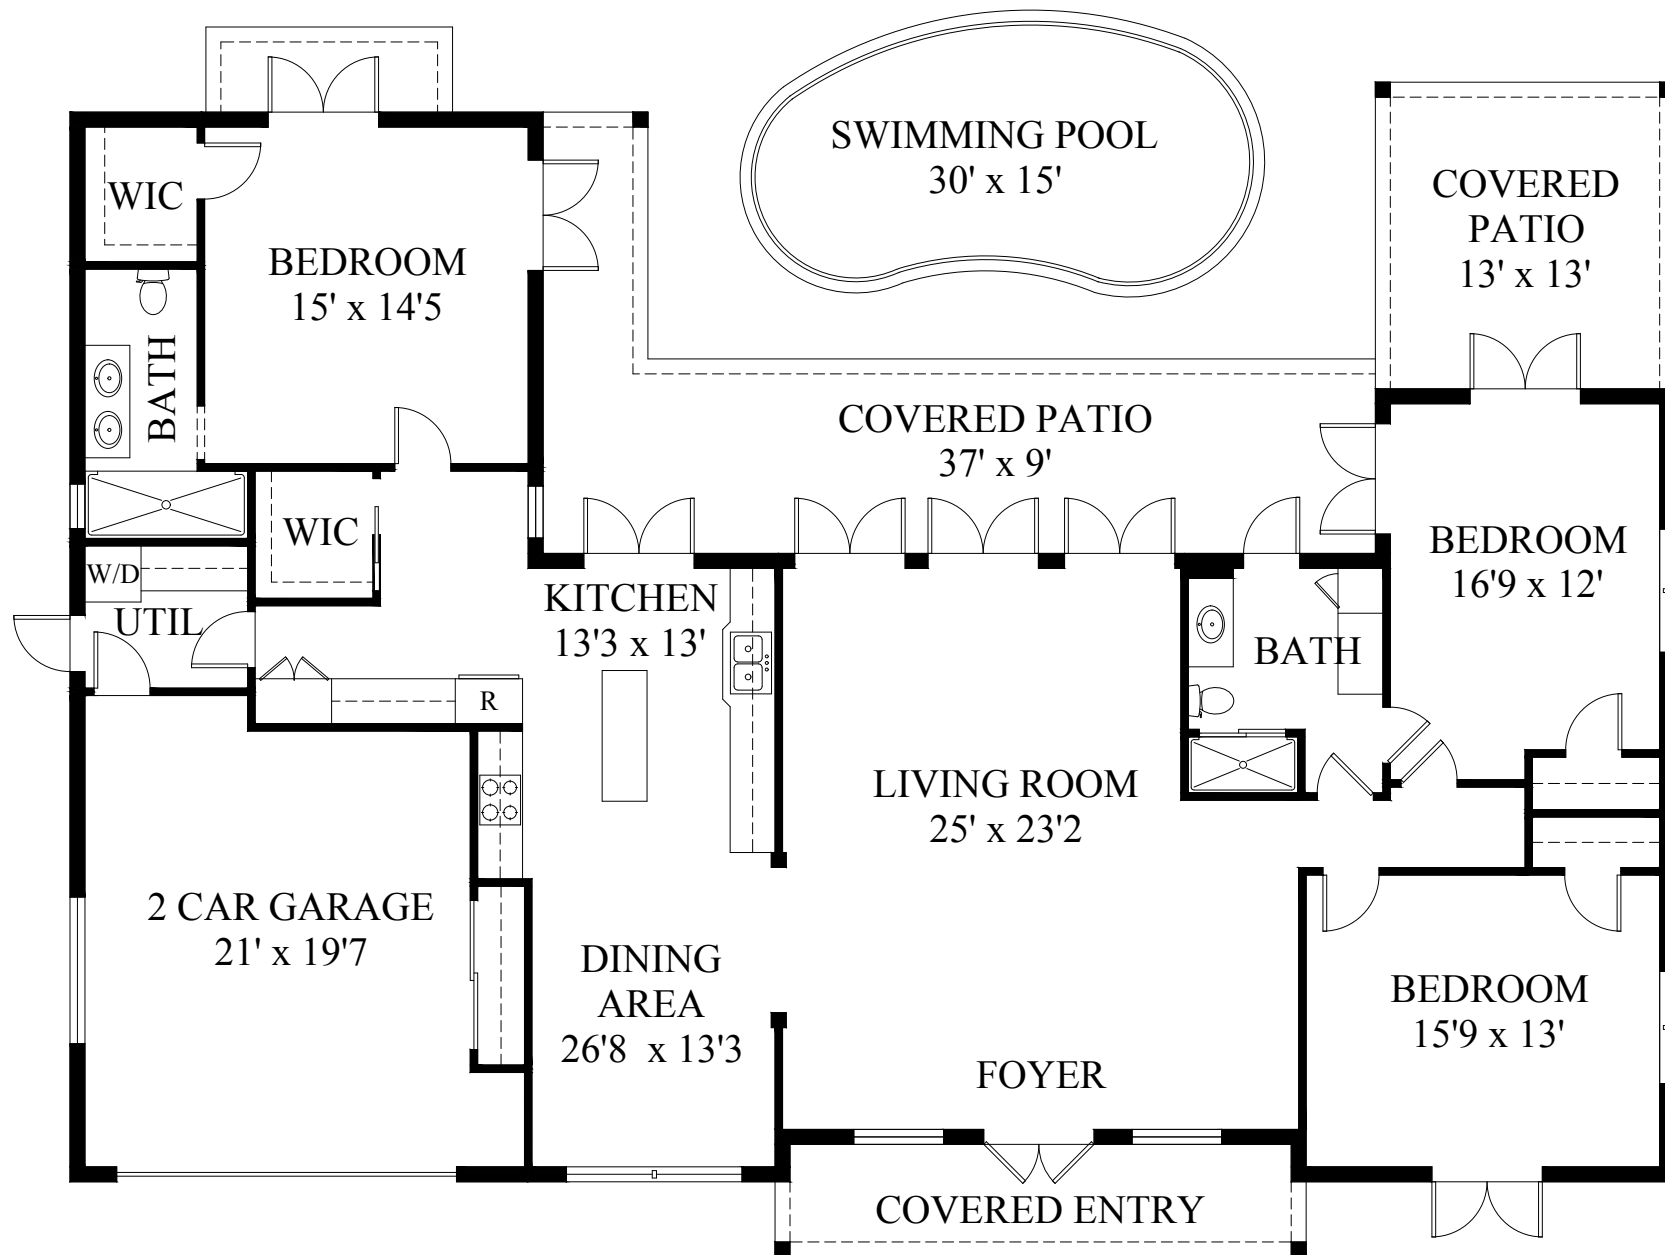

# 4030 NE 25TH AVENUE

Notice: This rendering is for marketing purposes only. All measurements, features and specifications are approximate. The accuracy of this information is subject to errors, omissions and changes. An architect should be contacted for actual measurements, features and specifications.